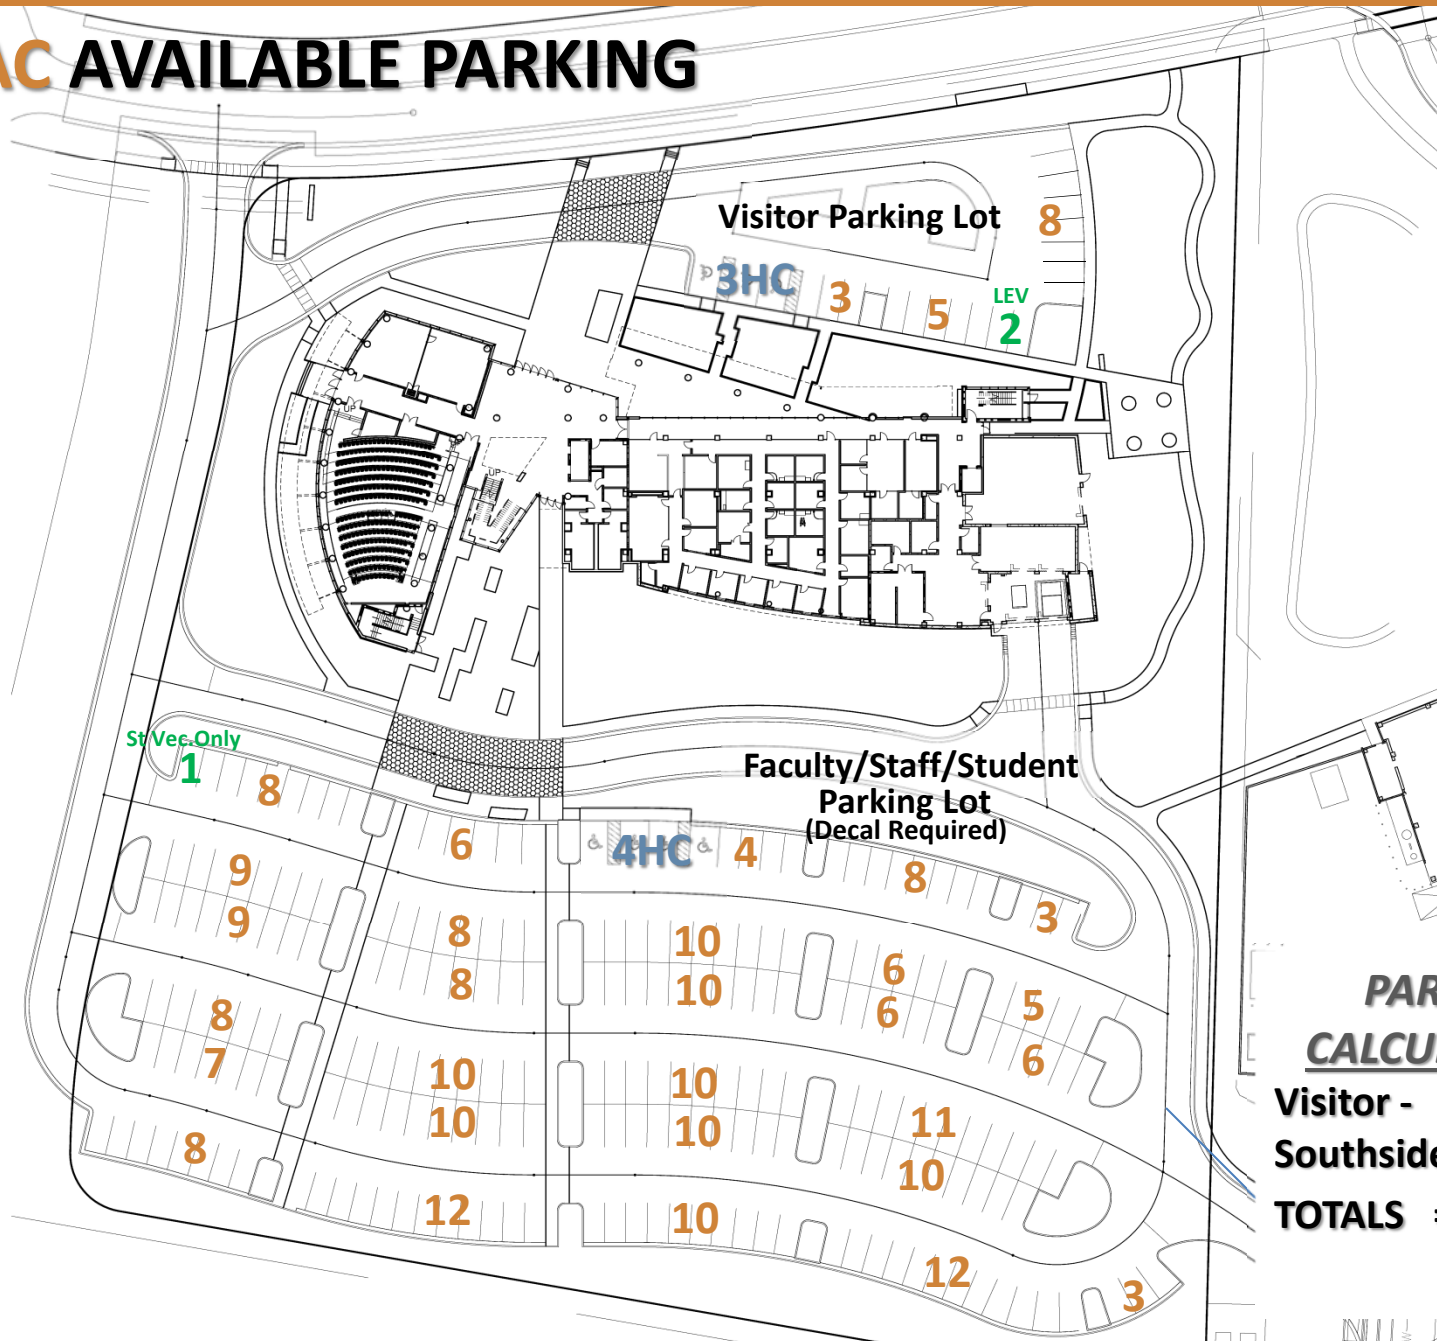

UF-RAC AVAILABLE PARKING

PARKING CALCULATIONS

Visitor -	18	3
Southside -	225	4
TOTALS =	243	7