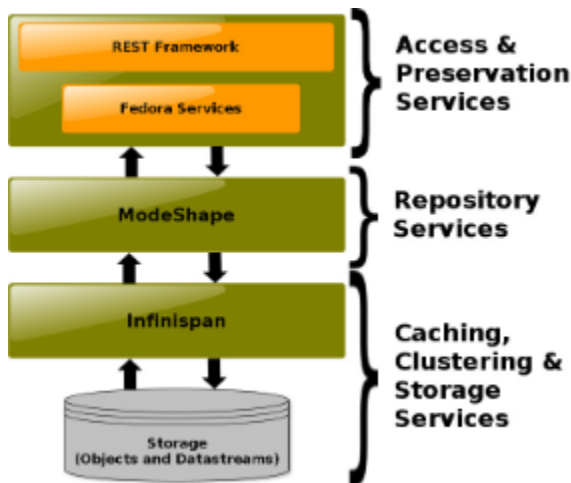

Fedora 4.2 Documentation

- [Quick Start](#)
- [Feature Tour](#)
- [Features](#)
- [Administrator Guide](#)
- [Developer Guide](#)
- [FAQs and How-Tos](#)
- [Glossary](#)

Featured Pages

Content by label

There is no content with the specified labels

Recently Updated Pages

- [RESTful HTTP API - Containers](#)
  Aug 17, 2016 • updated by Andrew Woods • view change
- [Deploying a Fedora Cluster](#)
  Oct 19, 2015 • updated by Andrew Woods • view change
- [First Steps](#)
  Aug 17, 2015 • updated by Andrew Woods • view change
- [System Requirements](#)
  Aug 17, 2015 • updated by Andrew Woods • view change
- [Fedora 4.2 Documentation](#)
  May 20, 2015 • updated by Andrew Woods • view change

Show More

Popular Topics

- [f4-vx](#)
- [kb-how-to-article](#)
- [f4-core-feature](#)
- [f4-non-spec-feature](#)
- [f4-resources](#)
- [metadata-design-patterns](#)
- [featured](#)
- [fedora](#)
- [large-files](#)
- [metrics](#)

Component Stack