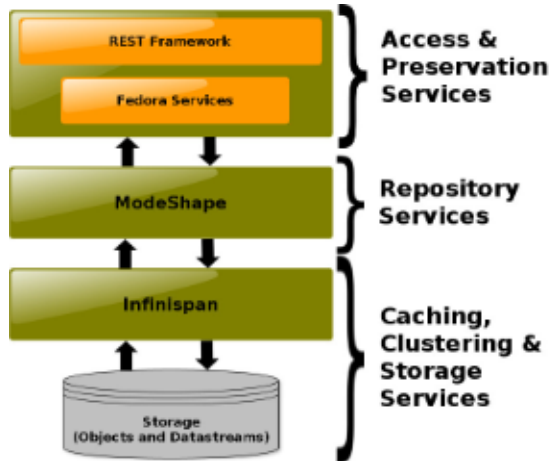

Fedora 4.0 Documentation

- [Quick Start](#)
- [Feature Tour](#)
- [Features](#)
- [Administrator Guide](#)
- [Developer Guide](#)
- [FAQs and How-Tos](#)
- [Glossary](#)

Featured Pages

- [Deploying Fedora 4 Complete Guide](#)
- [RESTful HTTP API](#)

Recently Updated Pages

[RESTful HTTP API - Containers](#)
Aug 17, 2016 • updated by Andrew Woods • [view change](#)

[Configuration Options Inventory](#)
Feb 23, 2015 • updated by Andrew Woods • [view change](#)

[Setup Camel Message Integrations](#)
Dec 31, 2014 • updated by Anonymous • [view change](#)

[Backup and Restore](#)
Dec 18, 2014 • updated by Andrew Woods • [view change](#)

[Indexing Transformations](#)
Dec 10, 2014 • updated by Anonymous • [view change](#)

Component Stack