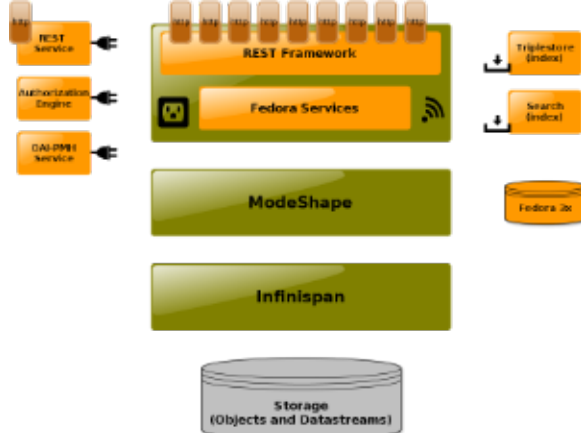

## Recently Updated Pages

[RESTful HTTP API - Containers](#)

Aug 17, 2016 • updated by Andrew Woods • view change

[Deploying a Fedora Cluster](#)

Oct 19, 2015 • updated by Andrew Woods • view change

[First Steps](#)

Aug 17, 2015 • updated by Andrew Woods • view change

[System Requirements](#)

Aug 17, 2015 • updated by Andrew Woods • view change

[Fedora 4.2 Documentation](#)

May 20, 2015 • updated by Andrew Woods • view change

## Component Stack

## Integration Architecture